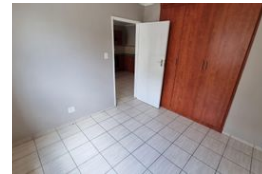

Duduzile Mhlanga
084 418 0561
duduzile@framework.co.za

Framework Letting
0714900510

letting.framework.property@gmail.com

Contact Framework Property Services

011 481 7444

Framework House
4 Boundary Road
Rouxville
2192

TENANT QUIRIES: MAINTENANCE
072 728 2165 (Whatsapp)

EMERGENCY HOLIDAY CONTACTS:
MAINTENANCE
(Residential Tenants Only)

Marc: 072 420 8496
Garth: 084 773 0766

PLEASE NOTE: The use of any Emergency Contractors are at your Own Risk and may be for your own account.

NEW

Web Ref RL1968

R5,650 pm

Lease Period 12 months
Annual Escalation -

Availability Immediately

Deposit -

1 Bedroom Flat To Rent in Primrose, Germiston

Spacious 1 bedroom flat to rent in Primrose at Bedford Vista, 25 Abelia Road. This lovely 1 bedroom flat comes with a 1 bathroom, a lounge and kitchen. This spot has tiled floors, Wifi for R115 p/m and is conveniently located, being close to surrounding shops and transport routes. The advertised rental does not include monthly services. Don't miss out on this lovely 1 bedroom flat to rent in Primrose, Germiston. Contact FRAMEWORK for your viewing today!!

Deposit: R5,650+ R450 Water Deposit
Admin Fee (once-off): R1000
Average Monthly Services: R555 p/m
Parking: R225 p/m
Water: Metered
Electricity: prepaid

T's & C's apply

(Please note that there may be slight variations between the image and the actual advertised property for rent. Viewing is essential.)

Features

Interior		Exterior	
Bedrooms	1	Pool	No
Bathrooms	1		
Kitchens	1		
Recep. Rooms	1		
Furnished	No